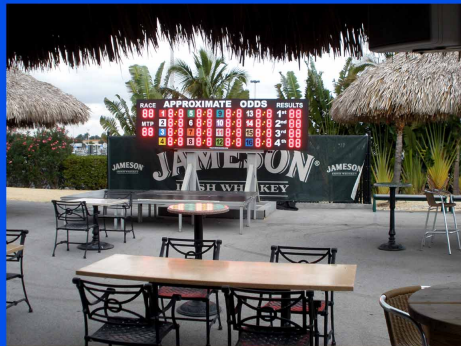

ODDS BOARDS

OUTDOOR ODDS BOARDS WITH 15" LED DISPLAYS - WIRELESS!

MADE TO YOUR ORDER - CUSTOM DESIGN AT NO CHARGE

FEATURES INCLUDE: ALUMINUM HOUSING, WIRELESS OPERATION, LED DISPLAYS, TOTE INTERFACE COMPUTER AND SOFTWARE, VINYL LETTERING
ADDITIONAL INFORMATION - NO PROBLEM