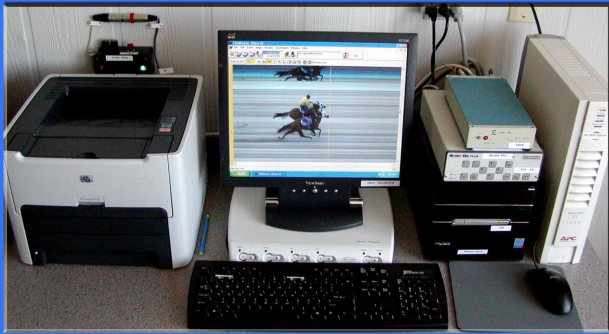

PHOTO FINISH

At RSI we understand the importance of the photo-finish operation at a race track. That is why we will only provide high quality cameras and equipment to deliver the best possible images. Beyond that, we take pride in our installations, operation, service and support. We understand you have a choice in vendors, and our goal is to earn your respect and trust. Give us a call today for a free competitive quote!