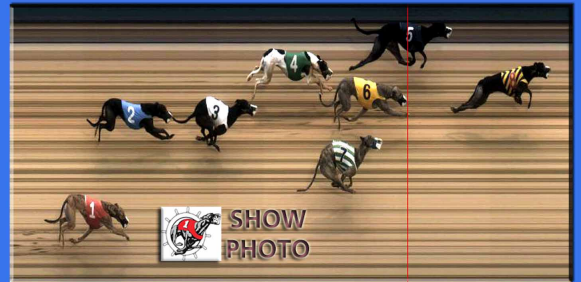

PHOTO FINISH

At RSI we understand the importance of the photo-finish operation at a race track. That is why we will only provide high quality cameras and equipment to deliver the best possible images. Beyond that, we take pride in our installations, operation, service and support. We understand you have a choice in vendors, and our goal is to earn your respect and trust. Give us a call today for a free competitive quote!