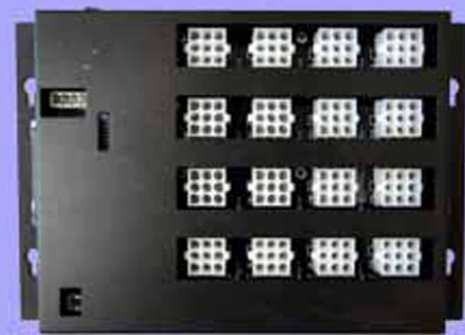

RSI DISPLAYS

RSI designs and manufactures LED Displays for our products such as Timing and Tote Boards. This allows us flexibility and cost savings over using other products on the market.

We realize the potential benefit to RSI and others in this industry if we make our products and services available to all.

We offer standard 7" or 15" 7 Segment displays or our Matrix model which allowing Alpha numeric output. Standard colors are amber or red. Each display includes a weather tight front cover and back plate.

Each RSI controller manages up to 16 digits for the 7-Segment, or 30 Matrix Displays.

We offer sales or leasing, with or without installation or service. The choice is yours.

Tell us how we can help you succeed. Call today.